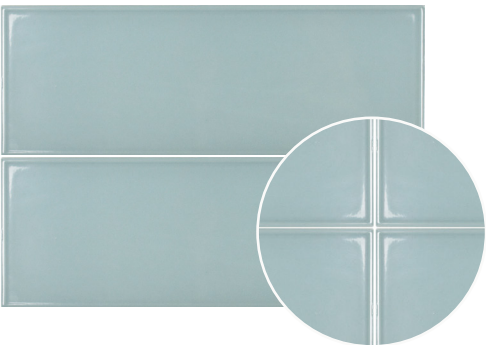

# CC Frames

Ceramic Wall

 |  **B** |  |  | **4"x12"**  
10x30 cm

**White Ice**

---

4"x12" Bright

**Neu Gray**

---

4"x12" Bright

**Mist**

---

4"x12" Bright

**Teal**

---

4"x12" Bright

*\*\* Please note this collection has a microrelief*

## Solid Colors

Color Collection Color Splash

White Ice Bright U081  
3x12, 4x12

Neu Gray U705  
3x12, 4x12

Mist U708  
3x12, 4x12

Teal U707  
4x12

CC Frames Teal 4x12" & CC Frames Mist 4x12"